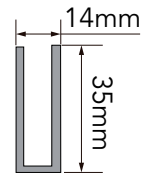

**LECI C**

Perfil  
Profile

Perfis em alumínio cromado.  
Vidro temperado de 8mm.  
Altura: 2000mm.  
Com tratamento anti-calcário.

Aluminium chromed profiles.  
8mm tempered glass.  
Height: 2000 mm,  
With coating treatment.

The provided dimensions should be measured to the outer face of the base.