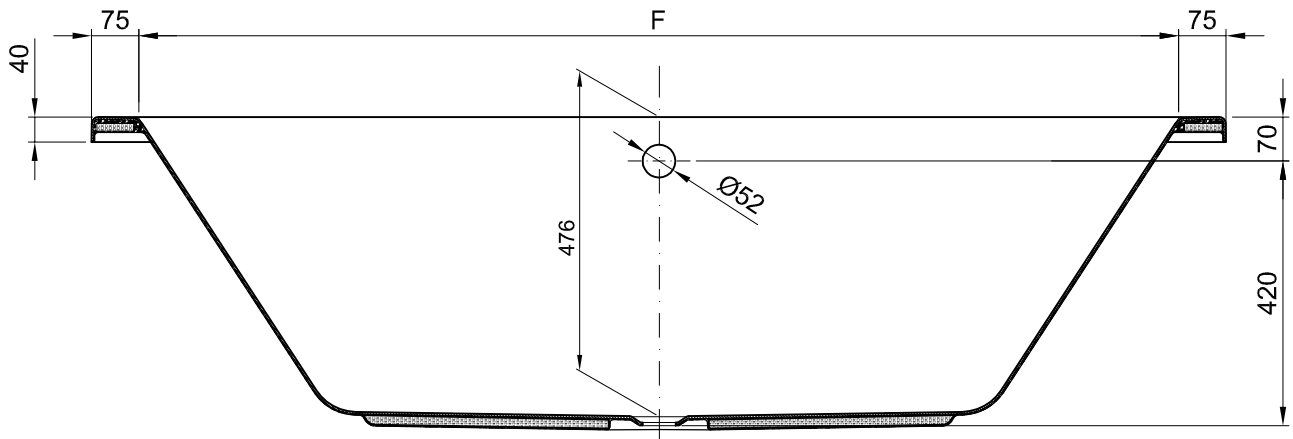

MODEL FEATURES:

Model of generous measures, symmetric and wide tub to a maximum comfort and relaxing bath immersion.
Warranty of 2 years.
Available in whirlpool systems.

PART:

- DESCRIPTION: Rectangular Acrylic Bathtub
- SERIES: VITA
- VERSION: Simple
- REF: See table

MATERIAL: Cross linked cast acrylic sheet acc/standard EN263 (NF)
EUROPEAN STANDARDS: - EN 14516- CL1+CL2; EN263; EN232; EN198
AVAILABLE COLORS: White
WEIGHT (±10%) : See table

Technical Sheet

REF.	AxB	C	D	E	F	*CAP.	WEIGHT
B18080V	1800x800	265	70	620	1650	262 L	23 Kg
B18090V	1800x900	295	80	715	1650	305 L	28 Kg
B19090V	1900x900	285	80	715	1750	328 L	28 Kg

*Capacity to overflow level (±10%);

Dimensions in mm

The products presented follow technical specifications by Sanitana S.A. Dimensions provided are indicative only. For custom installation, should only be considered the dimensions measured directly on the part to be installed. We reserve the right to make technical changes to improve the functionality of our products without prior notice.