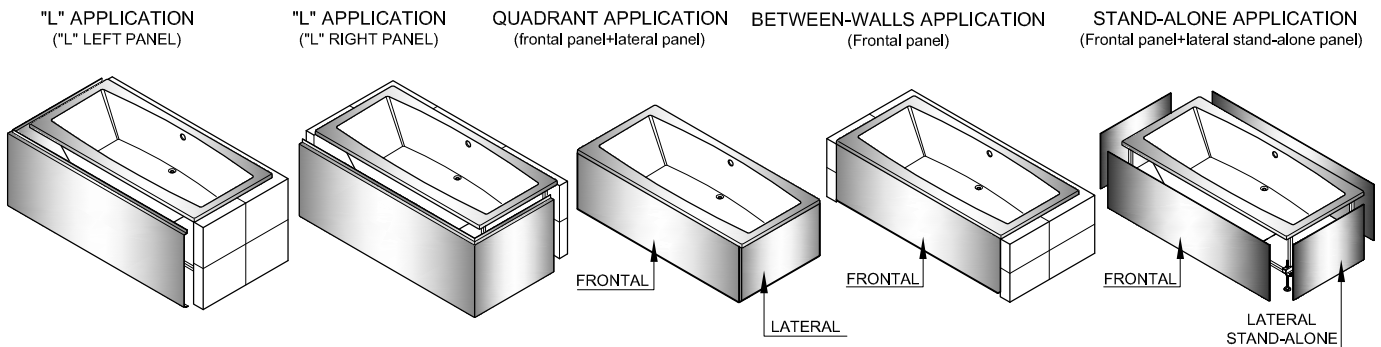

PART:

- DESCRIPTION: Rectangular Acrylic Bathtub
- SERIES: VITA
- VERSION: Simple / With Whirlpool Systems

RELATED PRODUCTS:

BATHTUB DIM.	METALLIC STRUCTURE	METALLIC FEET SUPOORT	DISCHARGE VALVE	HEADREST (FLAT)	HEADREST (included in whirlpool systems)
1800x800	KESTM18080.ZNC	17765	15892	BACSP59G	20852
1800x900	KESTM18090.ZNC	17767			
1900x900	KESTM19090.ZNC				

ACRYLICS, WOOD AND ACM PANELS:

ACRYLIC "L" LEFT PANEL	
DIM.	HEIGHT 560mm
1800x800x560	B18080PE10CX
1800x900x560	B18090PLE10CX
1900x900x560	B19090PE10CX

ACRYLIC "L" RIGHT PANEL	
DIM.	HEIGHT 560mm
1800x800x560	B18080PD10CX
1800x900x560	B18090PLD10CX
1900x900x560	B19090PD10CX

ACRYLIC FRONTAL PANEL	
DIM.	HEIGHT 560mm
1800	B180P
1900	B190P

ACRYLIC LATERAL PANEL	
DIM.	HEIGHT 560mm
800	B080P
900	B090P

WOOD FRONTAL PANEL	
DIM.	HEIGHT 560mm
1800	B18056PM
1900	B19056PM

WOOD LATERAL PANEL	
DIM.	HEIGHT 560mm
800	B8056PM
900	B9056PM

WOOD LATERAL PANEL (stand-alone)	
DIM.	HEIGHT 560mm
800	B8056PMSA
900	B9056PMSA

ACM FRONTAL PANEL	
DIM.	HEIGHT 560mm
1800	B18056ACM
1900	B19056ACM

ACM LATERAL PANEL	
DIM.	HEIGHT 560mm
800	B8056ACM
900	B9056ACM

ACM LATERAL PANEL (stand-alone)	
DIM.	HEIGHT 560mm
800	B8056ACSA
900	B9056ACSA