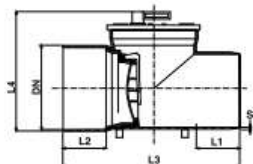

Non-return valves

Non-return valve Clapet anti-retour - Válvula anti-retorno

DN	S	L1	L2	L3	L4	Reference RAL 8023 Red			Note
250	6.2	130	102	520	374	1552591	1	12	With Lip-ring
315	7.7	160	125	615	440	1553091	1	8	With Lip-ring

Lip Ring **DOP** available

Non-return valve without emergency closure device Clapet anti-retour sans levier de verouillage Válvula anti-retorno sin palanca de cierre

DN	S	L1	L2	L3	L4	Reference RAL 8023 Red			Note
400	9.8	245	140	800	480	1554091	1	4	With Lip-ring