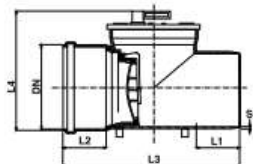

Non-return valves

Non-return valve Clapet anti-retour - Válvula anti-retorno

DN	S	L1	L2	L3	L4	Reference RAL 8023 Red			Note
250	6.2	130	102	520	374	1552591	1	12	With Lip-ring
315	7.7	160	125	615	440	1553091	1	8	With Lip-ring

Lip Ring **DOP** available

Non-return valve without emergency closure device Clapet anti-retour sans levier de verouillage Válvula anti-retorno sin palanca de cierre

DN	S	L1	L2	L3	L4	Reference RAL 8023 Red			Note
400	9.8	245	140	800	480	1554091	1	4	With Lip-ring