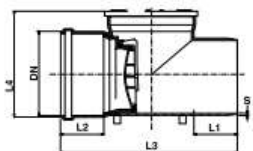

Non-return valves

Non-return valve Clapet anti-retour - Válvula anti-retorno

DN	S	L1	L2	L3	L4	Reference RAL 8023 Red			Note
250	6.2	130	102	520	374	1552591	1	12	With Lip-ring
315	7.7	160	125	615	440	1553091	1	8	With Lip-ring

Lip Ring **DOP** available

Non-return valve without emergency closure device Clapet anti-retour sans levier de verouillage Válvula anti-retorno sin palanca de cierre

DN	S	L1	L2	L3	L4	Reference RAL 8023 Red			Note
400	9.8	245	140	800	480	1554091	1	4	With Lip-ring