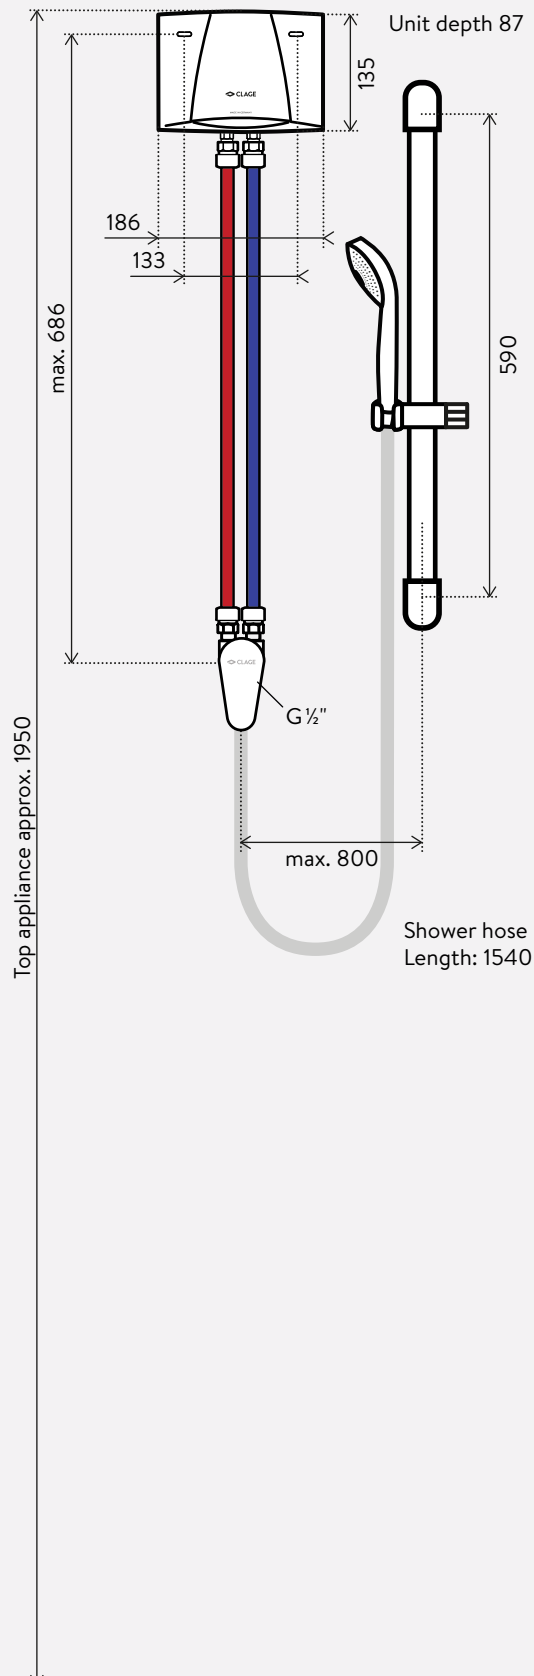

MBX Shower

Product information

	Energy efficiency class A (Scale: A+ to F)	MBX 4 Shower	MBX 6 Shower	MBX 7 Shower
Part number:		1500-15314	1500-15316	1500-15317
Type tap:		open-outlet		
Type appliance		closed outlet		
Maximum operating pressure [MPa (bar)]:		1 (10) ¹⁾		
Water connection tap (wall connection):		G ½"		
Water connections appliance (thread connections):		G ¾"		
Hot water output at $\Delta t = 25\text{K}$ ²⁾ [l/min]:		2.5	3.3	3.7
Switch-on flow rate / max. flow rate ³⁾ [l/min]:		1.5 / 5	1.5 / 5	1.5 / 5
Nominal power rating [kW]:		4.4	5.7	6.5
Nominal power supply [1~ / N / PE 230 V AC]:		permanent connection	permanent connection	
Nominal power supply [2~ / PE 400 V AC]:				permanent connection
Nominal current [A]:		19	25	16
Required cable diameter [mm ²]:		2.5	4.0	2.5
Bare wire heating system IES [®] :		✓		
Ready for Smart Control:		✓ (optional)		
Ready for FX wireless remote control:		✓ (optional)		
Solar-compatible, suitable for reheating (inlet temperature $\leq 70\text{°C}$ ⁴⁾):		✓		
VDE approved / Protection class:		✓ / IP 25		
Specific water resistance at 15 °C [Ωcm] \geq :		1100		
Nominal volume [litres]:		0.2		
Weight filled with water [kg]:		approx. 1.2		
Dimensions (height × width × depth) [cm]:		13.5 × 18.6 × 8.7		

1) Also approved for pressureless operation 2.) Temperature increase e.g. from 15 °C to 40 °C 3) Without tap 4) The inlet temperature must be reduced on the installation side to a temperature suitable for showering.

MBX Shower

Installation

Example of installation (vented)

Assembly and operating instructions must be observed upon installation.

Dimensions in mm

Shower set **CXH** included
Length: 225
Shower head: Ø97

Shower hose
Length: 1540

Dimensions: 22.5 cm length, shower head Ø 97 mm

CXH: Part no. 0300-0086