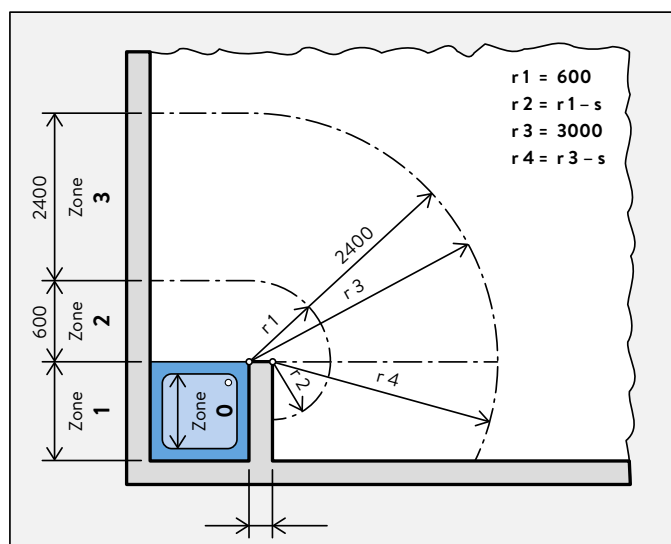

1) Also approved for pressureless operation 2.) Temperature increase e.g. from 15 °C to 40 °C 3) Without tap 4) The inlet temperature must be reduced on the installation side to a temperature suitable for showering.

Description

- > Electronically controlled instant water heater (oversink model) with compact design as shower system with wall rail and shower set
- > The heating output is electronically controlled. This provides an ideal hot water temperature without the need to add cold water at the tap
- > Efficient flow technology for an optimum water jet and economical water consumption
- > The efficient bare wire heating system IES® with replaceable heating cartridge provides an extended service life and easy maintenance
- > With power cable for permanent connection, length: $\leq 65\text{ cm}$
- > Can also be controlled via tablet or smartphone (iOS 9* or higher / Android-OS 4.4 or higher, FXE adapter, CLAGE Home Server and the »Smart Control« app required)

Zoning for shower rooms to VDE 0100

The instant water heater for the shower system MBX Shower corresponds to IP25 type of protection and can be installed in zone 1 to VDE 0100 Part 701.