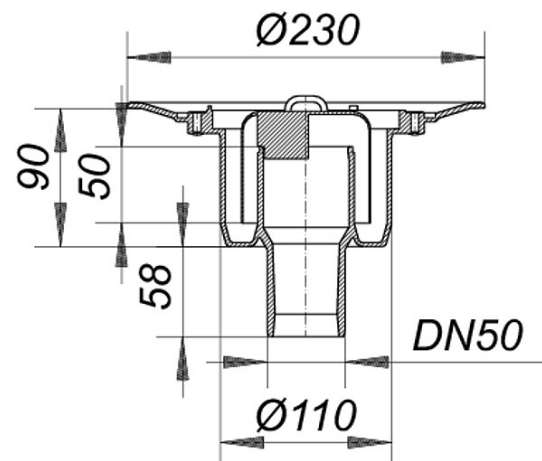

16. May 2012

floor drain body type 40 S

Product Number: **405128**
EAN: 4001636405128
Discount group: 3

Specification clause

conforming to DIN EN 1253
outlet: DN 50 vertical spigot
with: removable bell trap
temporary blanking plate